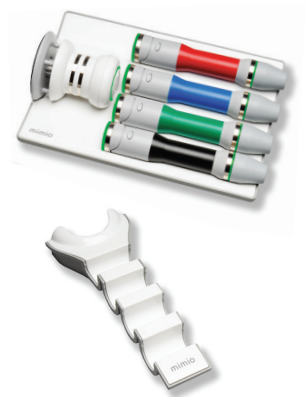

The NEW MimioCapture™ ink recorder extends the functionality of the MimioTeach™ interactive whiteboard or the MimioBoard™ interactive whiteboard by allowing teachers to save whiteboard notes and drawings directly to their computer in four colors, automatically. That lets them build a library of favorite lessons to use again and again. Teachers can give them to students to refer to later, or give them to students who missed the class. Students can pay better attention, keep up more easily, and participate more because they don't have to write everything down.

The NEW MimioCapture ink recorder is even more portable and easy to use. Carry it from room to room, and charge

it with a simple USB connection to your computer. The convenient magnetic pen holder affixes to any steel surface, keeping the MimioCapture pens and eraser close at hand during class.

Tabletop recharging tray and convenient magnetic pen holder.

Key Features

Package Contents

Tabletop recharging tray, magnetic pen holder, 4 marker pen holders with rechargeable Lithium-Ion batteries, 4 dry erase Expo® markers (red, green, blue, black), eraser with rechargeable Lithium-Ion battery, and mounting bracket (for non-magnetic surfaces).