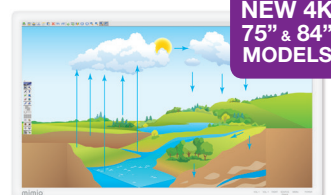

“The MimioDisplay takes classroom lessons to the next level! And with the size and brightness of the display, everyone can see it from anywhere in the room – even with the lights on.”

Jason Schmidt
Instructional Technologist

Students will be wowed by the vibrant MimioDisplay™ touch display at the front of the room. Choose from the HD 55”, 65”, 70”, **NEW 75” 4K**, or **NEW 84” 4K models!** You get all the features of a touch-driven interactive whiteboard with the simplicity and elegance of a state-of-the-art, high-definition (HD) or ultra-high definition (4K) LCD display.

- Huge size and LED backlighting make your lessons more visually striking and memorable, even in large classrooms.
- Up to **ten single-point touch users or five dual-touch and gestures users can work simultaneously** with *Touch 360°* interactivity, driving collaborative learning.*

- Styli and fingers can both be used in any combination, for quick and easy interactivity.
- Built-in stereo speakers eliminate the need for a separate audio system.
- Full-featured solution includes MimioStudio™ classroom software, to easily create and deliver engaging lessons.
- Complete integration with other MimioClassroom™ products, including our MimioMobile™ collaboration and assessment app.
- The surface is made of low-glare and low-friction glass, making this display easy to see and a smooth touch experience.